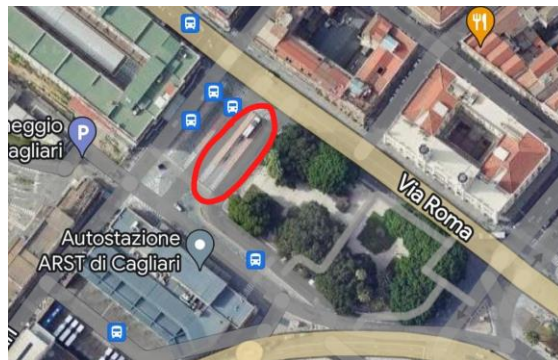

Dear guests,

Welcome to Cagliari!

This is your guide to reach the workshop and social dinner location: **Frontemare** (Viale Lungomare del Golfo, 150, 09045 Quartu Sant'Elena CA).

To arrive there, we suggest reaching **Piazza Matteotti** and then taking the bus (See the bus station's exact location in the image below).